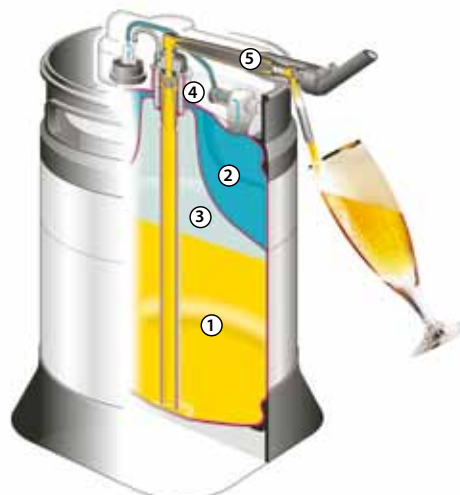

- ① Beverage, always fresh
- ② Gas container with dispensing gas (carbon dioxide/nitrogen/mixed gas; filling pressure max. 7 bar)
- ③ Dispensing gas (dispensing pressure, standard 1 bar overpressure)
- ④ Safety fitting
- ⑤ Dispense head with pressure reducer and tap

Real draught beer, any place, any time

Technical Data

Stainless steel liner material	standard: mat. no. 1.4301, AISI 304 special: mat. no. 1.4571, AISI 316
Top and bottom rings	PP (polypropylene), UV-stabilised, recyclable material
PP colour	standard: black gloss, other colours on request
Neck and fitting	freshKEG safety system
Operating overpressure	3 bar/7 bar
Test pressure	approx. 9 bar overpressure
Opening pressure of safety bursting point:	standard: 25 ± 7 bar overpressure
Numbering	standard, lasered
Coding (options)	character code/transponder/barcode
Dispense head	dispense head with integrated compensator and pressure reducer
Flow	1.5 to 2.0 litres/minute (standard setting), depending on pressure and temperature
Repairs	PP rings, CO ₂ valve and parts of the fitting can be replaced
Ecology	re-usable system. All component parts can be recycled
Application	can be used for almost all beverages
Cleaning dispense head	according to instructions, max. cleaning temperature 55°C
Cooling	Ice packs, special freshKEG cooler

freshKEG is simply ideal for parties and festivals, large-scale events, bistros and catering businesses, because the two-chamber system with "CO₂ inside" and the freshKEG dispense head, with the world's shortest beer dispensing line, guarantee maximum flexibility and quality. Any place, any time. The perfect way to have fun, increase sales and reduce the workload! Specially developed cooling accessories (ice-packs, cooler) make sure the beer is at exactly the right temperature and that the customers are extremely satisfied.